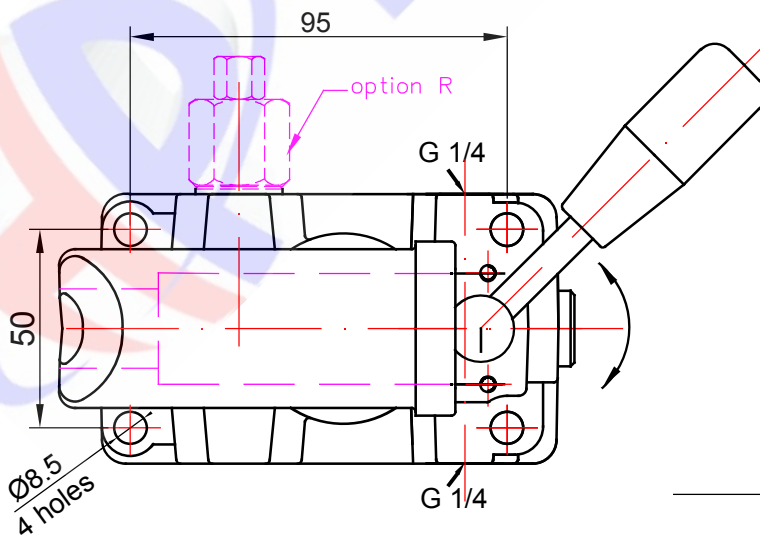

PISTON HAND PUMP
 double acting function
 for a double acting cylinder

PRBD 12 ...

PRBD 25 ...

PRBD 45 ...

options:
 with relief valve – R
 with bellows – M
 with connector ...

Article № / Означеніе /	PRBD12..	PRBD25..	PRBD45..
Working volume (ccm) / Работен обем /	12	25	45
Rated pressure (bar) / Номинално налягане /	320	250	160
Weight (kg) / Маса /	4.0	4.2	4.3