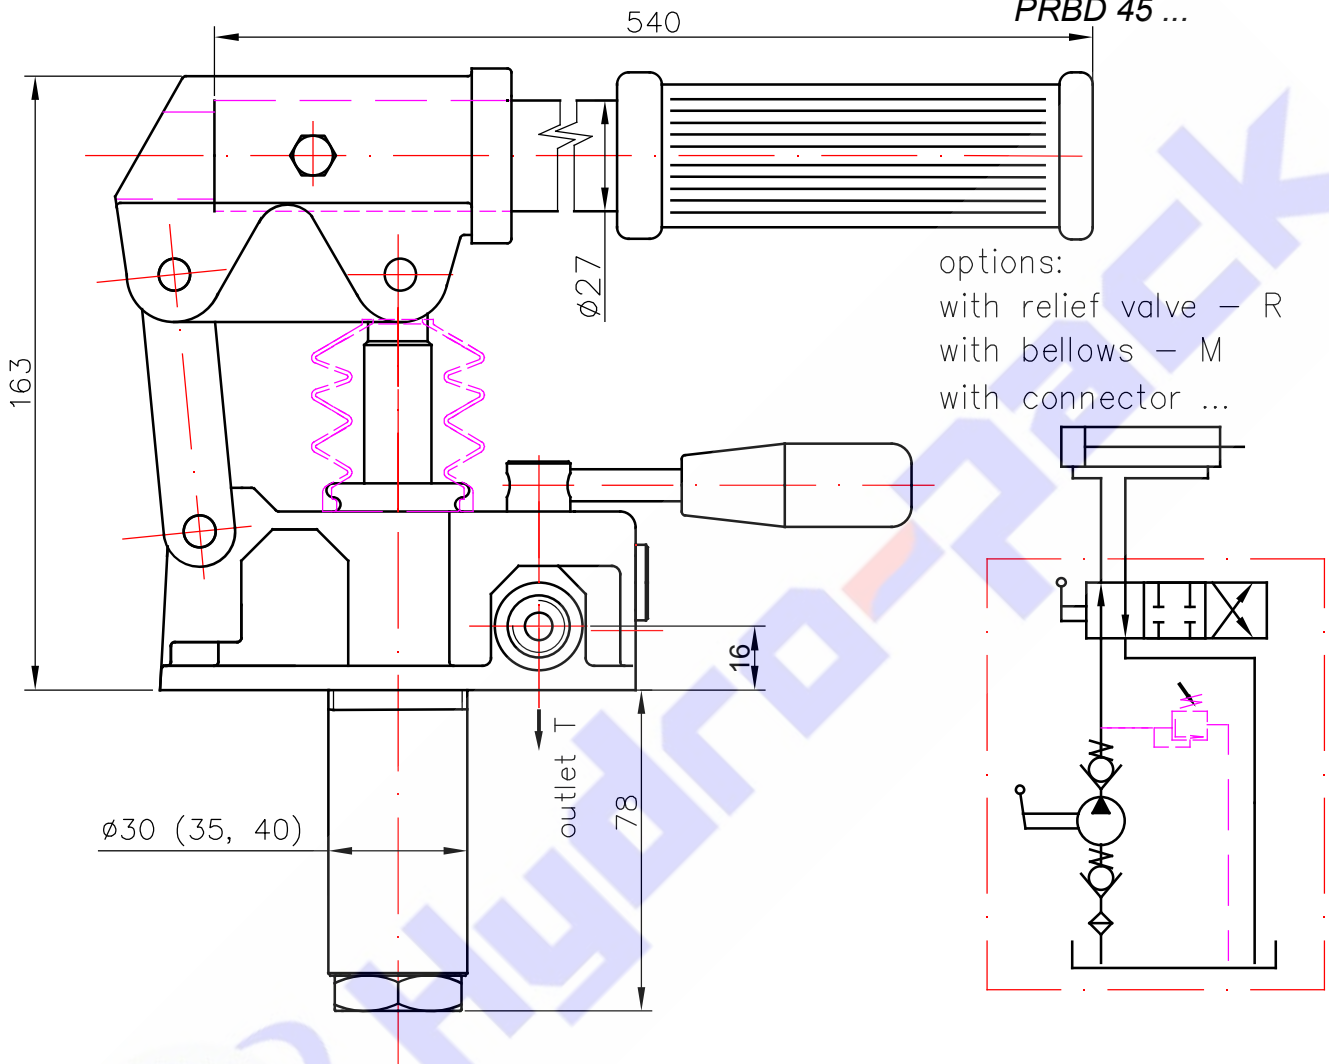

PISTON HAND PUMP
 double acting function
 for a double acting cylinder

PRBD 12 ...

PRBD 25 ...

PRBD 45 ...

options:
 with relief valve – R
 with bellows – M
 with connector ...

Article № / Означеніе /	PRBD12..	PRBD25..	PRBD45..
Working volume (ccm) / Работен обем /	12	25	45
Rated pressure (bar) / Номинално налягане /	320	250	160
Weight (kg) / Маса /	4.0	4.2	4.3