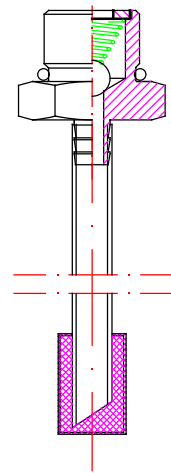

PISTON HAND PUMP
 double acting function
 for a double acting cylinder

PRBD 12 ...

PRBD 25 ...

PRBD 45 ...

options:
 with relief valve – R
 with bellows – M
 with connector ...

Article № / Означеніе /	PRBD12..	PRBD25..	PRBD45..
Working volume (ccm) / Работен обем /	12	25	45
Rated pressure (bar) / Номинално налягане /	320	250	160
Weight (kg) / Маса /	4.0	4.2	4.3