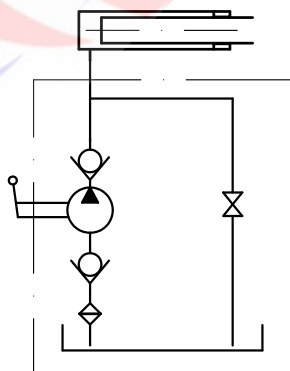

PISTON HAND PUMP
 double acting function
 for a single acting cylinder

PRB 12 ...

PRB 25 ...

PRB 45 ...

Article № / Означение /	PRB12..	PRB25..	PRB45..
Working volume (ccm) / Работен обем /	12	25	45
Rated pressure (bar) / Номинално налягане /	320	250	160
Weight (kg) / Маса /	4.0	4.2	4.3

PLUNGER HAND PUMP

single acting function
for a single acting cylinder

PRP 12 ...

PRP 18 ...

PRP 25 ...

Article № / Означение /	PRP 12	PRP 18	PRP 25
Working volume (cm ³) / Работен обем /	12	18	25
Rated pressure (bar) / Номинално налягане /	300	200	160
Weight (kg) / Маса /	4.6	4.6	4.6

PISTON HAND PUMP PRBC 20
 Double acting function for a single acting cylinder
 Fixing to wall

Article № / Означеніе /	PRBC 20
with bellows / с маншон /	PRBC 20M
without release handknob / без разтоварващ кран /	PRBC 20E
Working volume (cm ³) / Работен обем /	20
Rated pressure (bar) / Номинално налягане /	250
Weight (kg) / Маса /	2.9
Hydraulic mineral oil / advised viscosity / Filtration	ISO VG 46 18 / 14 ISO 4406