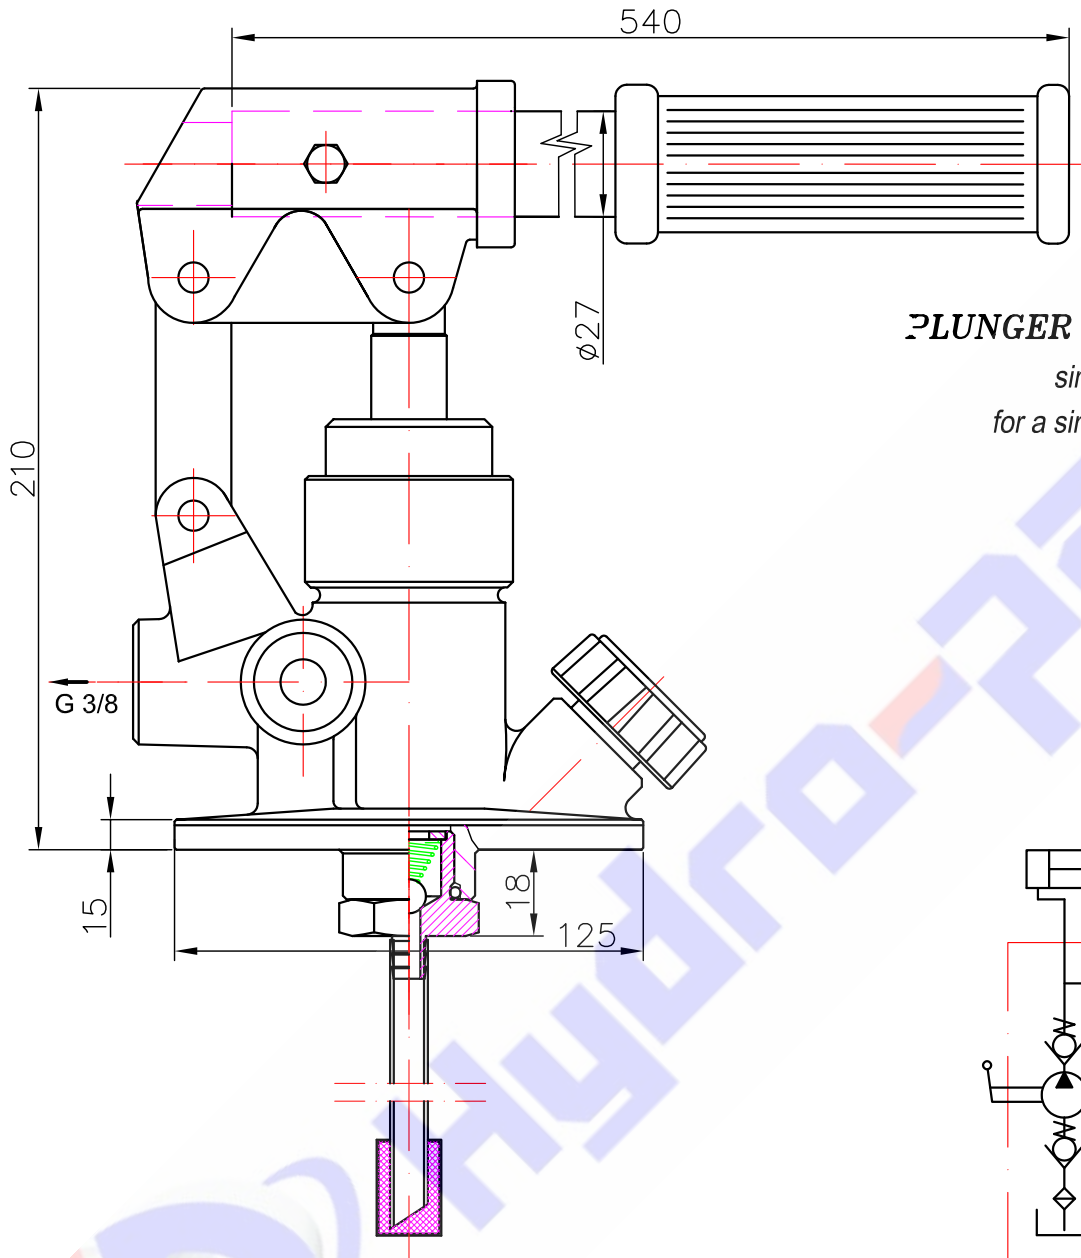

PISTON HAND PUMP
 double acting function
 for a single acting cylinder

PRB 12 ...

PRB 25 ...

PRB 45 ...

Article № / Означение /	PRB12..	PRB25..	PRB45..
Working volume (ccm) / Работен обем /	12	25	45
Rated pressure (bar) / Номинално налягане /	320	250	160
Weight (kg) / Маса /	4.0	4.2	4.3

PLUNGER HAND PUMP

single acting function
for a single acting cylinder

PRP 12 ...

PRP 18 ...

PRP 25 ...

Article № / Означение /	PRP 12	PRP 18	PRP 25
Working volume (cm ³) / Работен обем /	12	18	25
Rated pressure (bar) / Номинално налягане /	300	200	160
Weight (kg) / Маса /	4.6	4.6	4.6

PISTON HAND PUMP PRBC 20
 Double acting function for a single acting cylinder
 Fixing to wall

Article № / Означеніе /	PRBC 20
with bellows / с маншон /	PRBC 20M
without release handknob / без разтоварващ кран /	PRBC 20E
Working volume (cm ³) / Работен обем /	20
Rated pressure (bar) / Номинално налягане /	250
Weight (kg) / Маса /	2.9
Hydraulic mineral oil / advised viscosity / Filtration	ISO VG 46 18 / 14 ISO 4406