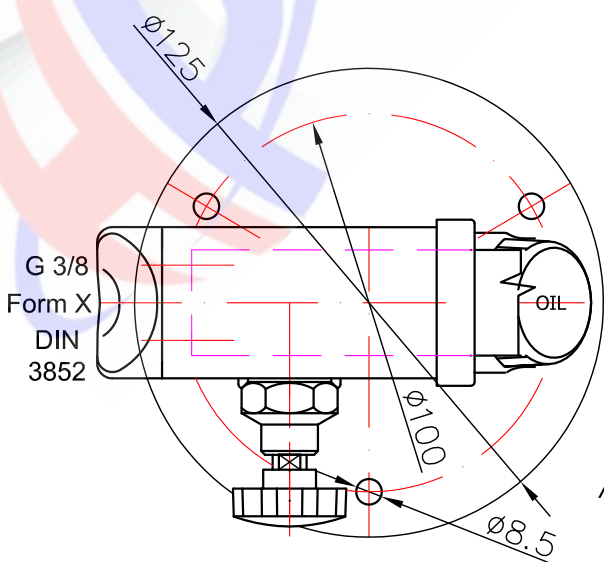

PISTON HAND PUMP
 double acting function
 for a single acting cylinder

PRB 12 ...

PRB 25 ...

PRB 45 ...

Article № / Означение /	PRB12..	PRB25..	PRB45..
Working volume (ccm) / Работен обем /	12	25	45
Rated pressure (bar) / Номинално налягане /	320	250	160
Weight (kg) / Маса /	4.0	4.2	4.3

PLUNGER HAND PUMP

single acting function
for a single acting cylinder

PRP 12 ...

PRP 18 ...

PRP 25 ...

Article № / Означение /	PRP 12	PRP 18	PRP 25
Working volume (cm ³) / Работен обем /	12	18	25
Rated pressure (bar) / Номинално налягане /	300	200	160
Weight (kg) / Маса /	4.6	4.6	4.6

PISTON HAND PUMP PRBC 20
 Double acting function for a single acting cylinder
 Fixing to wall

Article № / Означеніе /	PRBC 20
with bellows / с маншон /	PRBC 20M
without release handknob / без разтоварващ кран /	PRBC 20E
Working volume (cm ³) / Работен обем /	20
Rated pressure (bar) / Номинално налягане /	250
Weight (kg) / Маса /	2.9
Hydraulic mineral oil / advised viscosity / Filtration	ISO VG 46 18 / 14 ISO 4406