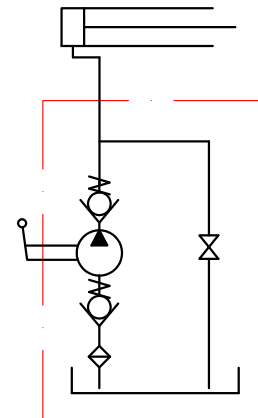

PISTON HAND PUMP
 double acting function
 for a single acting cylinder

PRB 12 ...

PRB 25 ...

PRB 45 ...

Article № / Означение /	PRB12..	PRB25..	PRB45..
Working volume (ccm) / Работен обем /	12	25	45
Rated pressure (bar) / Номинално налягане /	320	250	160
Weight (kg) / Маса /	4.0	4.2	4.3

PLUNGER HAND PUMP

single acting function
for a single acting cylinder

PRP 12 ...

PRP 18 ...

PRP 25 ...

Article № / Означение /	PRP 12	PRP 18	PRP 25
Working volume (cm ³) / Работен обем /	12	18	25
Rated pressure (bar) / Номинално налягане /	300	200	160
Weight (kg) / Маса /	4.6	4.6	4.6

PISTON HAND PUMP PRBC 20
 Double acting function for a single acting cylinder
 Fixing to wall

Article № / Означеніе /	PRBC 20
with bellows / с маншон /	PRBC 20M
without release handknob / без разтоварващ кран /	PRBC 20E
Working volume (cm ³) / Работен обем /	20
Rated pressure (bar) / Номинално налягане /	250
Weight (kg) / Маса /	2.9
Hydraulic mineral oil / advised viscosity / Filtration	ISO VG 46 18 / 14 ISO 4406