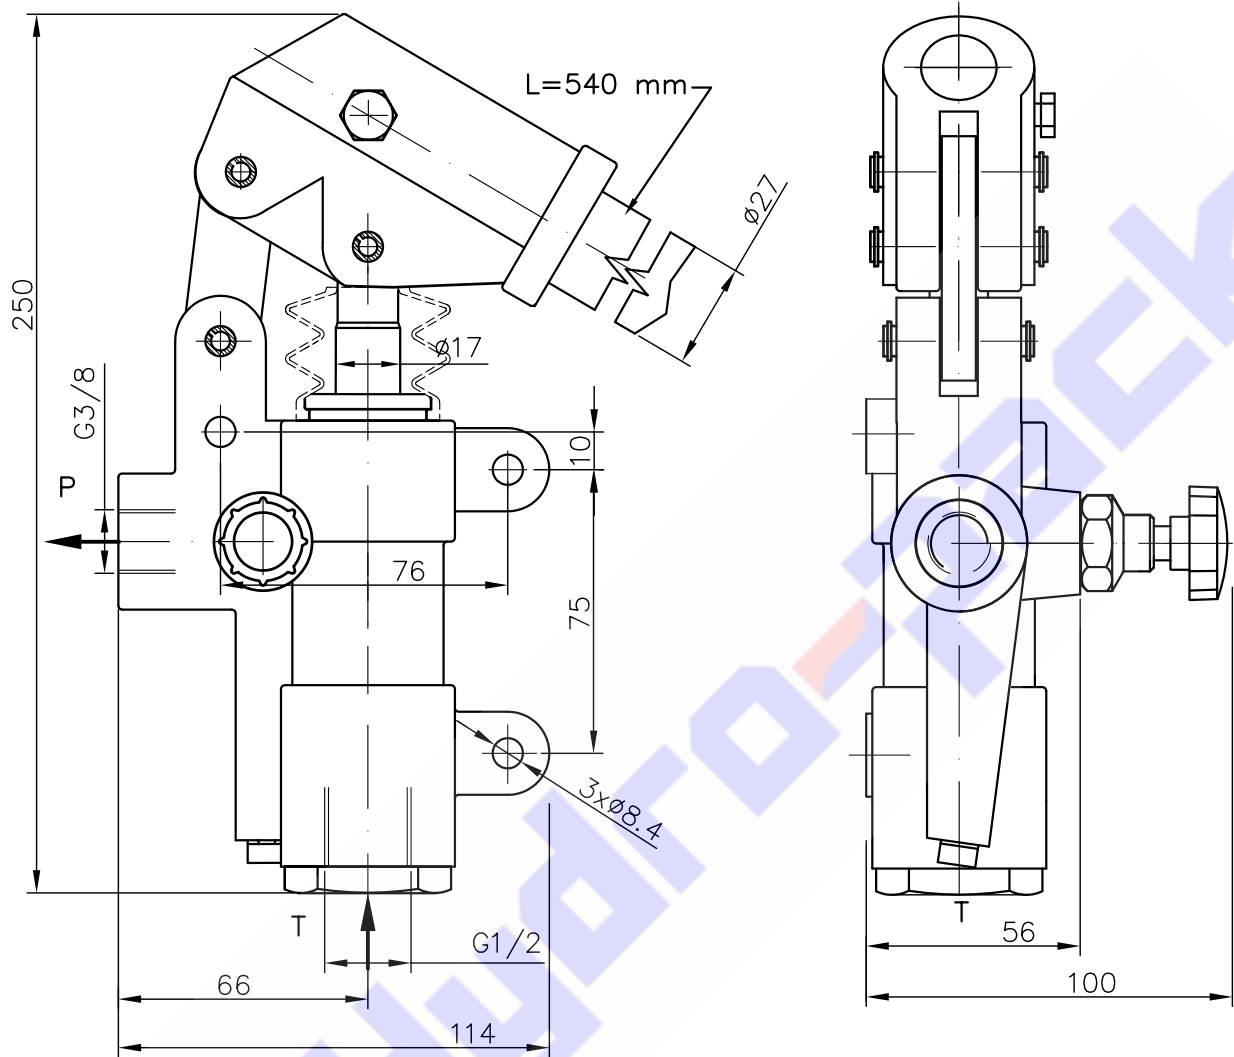

PISTON HAND PUMP
 double acting function
 for a single acting cylinder

PRB 12 ...

PRB 25 ...

PRB 45 ...

Article № / Означение /	PRB12..	PRB25..	PRB45..
Working volume (ccm) / Работен обем /	12	25	45
Rated pressure (bar) / Номинално налягане /	320	250	160
Weight (kg) / Маса /	4.0	4.2	4.3

PLUNGER HAND PUMP

single acting function
for a single acting cylinder

PRP 12 ...

PRP 18 ...

PRP 25 ...

Article № / Означение /	PRP 12	PRP 18	PRP 25
Working volume (cm ³) / Работен обем /	12	18	25
Rated pressure (bar) / Номинално налягане /	300	200	160
Weight (kg) / Маса /	4.6	4.6	4.6

PISTON HAND PUMP PRBC 20
 Double acting function for a single acting cylinder
 Fixing to wall

Article № / Означеніе /	PRBC 20
with bellows / с маншон /	PRBC 20M
without release handknob / без разтоварващ кран /	PRBC 20E
Working volume (cm ³) / Работен обем /	20
Rated pressure (bar) / Номинално налягане /	250
Weight (kg) / Маса /	2.9
Hydraulic mineral oil / advised viscosity / Filtration	ISO VG 46 18 / 14 ISO 4406