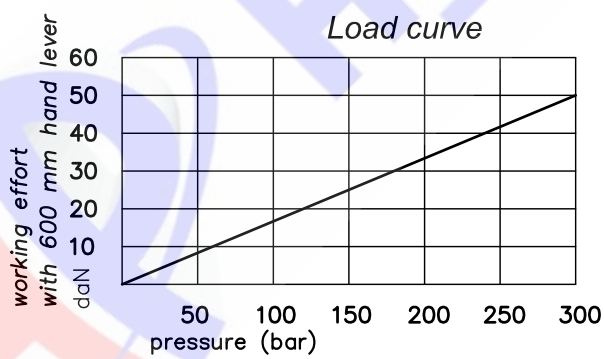

PISTON HAND PUMP PRBC 20
Double acting function for a single acting cylinder
Fixing to wall

Article № / Означеніе /	PRBC 20
with bellows / с маншон /	PRBC 20M
without release handknob / без разтоварващ кран /	PRBC 20E
Working volume (cm³) / Работен обем /	20
Rated pressure (bar) / Номинално налягане /	250
Weight (kg) / Маса /	2.9
Hydraulic mineral oil / advised viscosity / Filtration	ISO VG 46 18 / 14 ISO 4406