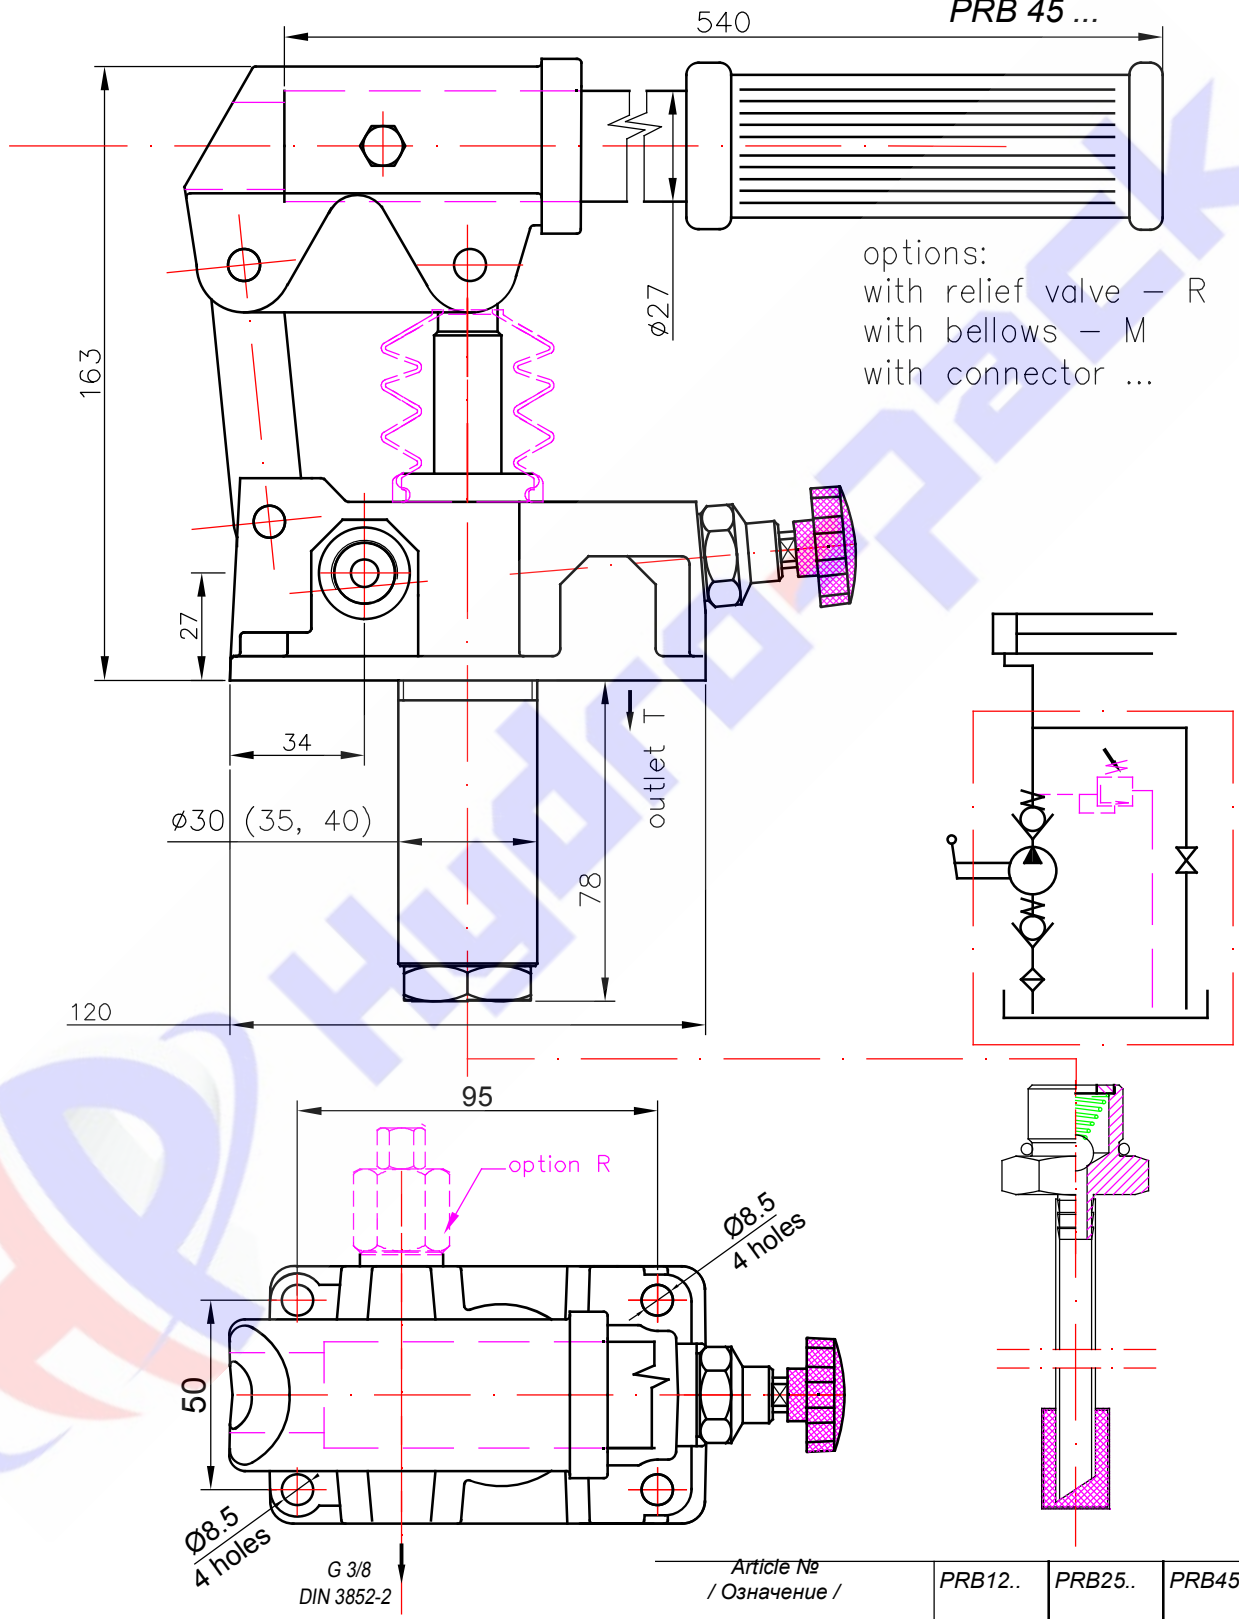

PISTON HAND PUMP
 double acting function
 for a single acting cylinder

PRB 12 ...

PRB 25 ...

PRB 45 ...

Article № / Означение /	PRB12..	PRB25..	PRB45..
Working volume (ccm) / Работен обем /	12	25	45
Rated pressure (bar) / Номинално налягане /	320	250	160
Weight (kg) / Маса /	4.0	4.2	4.3

PLUNGER HAND PUMP

single acting function
for a single acting cylinder

PRP 12 ...

PRP 18 ...

PRP 25 ...

Article № / Означение /	PRP 12	PRP 18	PRP 25
Working volume (cm ³) / Работен обем /	12	18	25
Rated pressure (bar) / Номинално налягане /	300	200	160
Weight (kg) / Маса /	4.6	4.6	4.6

PISTON HAND PUMP PRBC 20
 Double acting function for a single acting cylinder
 Fixing to wall

Article № / Означеніе /	PRBC 20
with bellows / с маншон /	PRBC 20M
without release handknob / без разтоварващ кран /	PRBC 20E
Working volume (cm ³) / Работен обем /	20
Rated pressure (bar) / Номинално налягане /	250
Weight (kg) / Маса /	2.9
Hydraulic mineral oil / advised viscosity / Filtration	ISO VG 46 18 / 14 ISO 4406